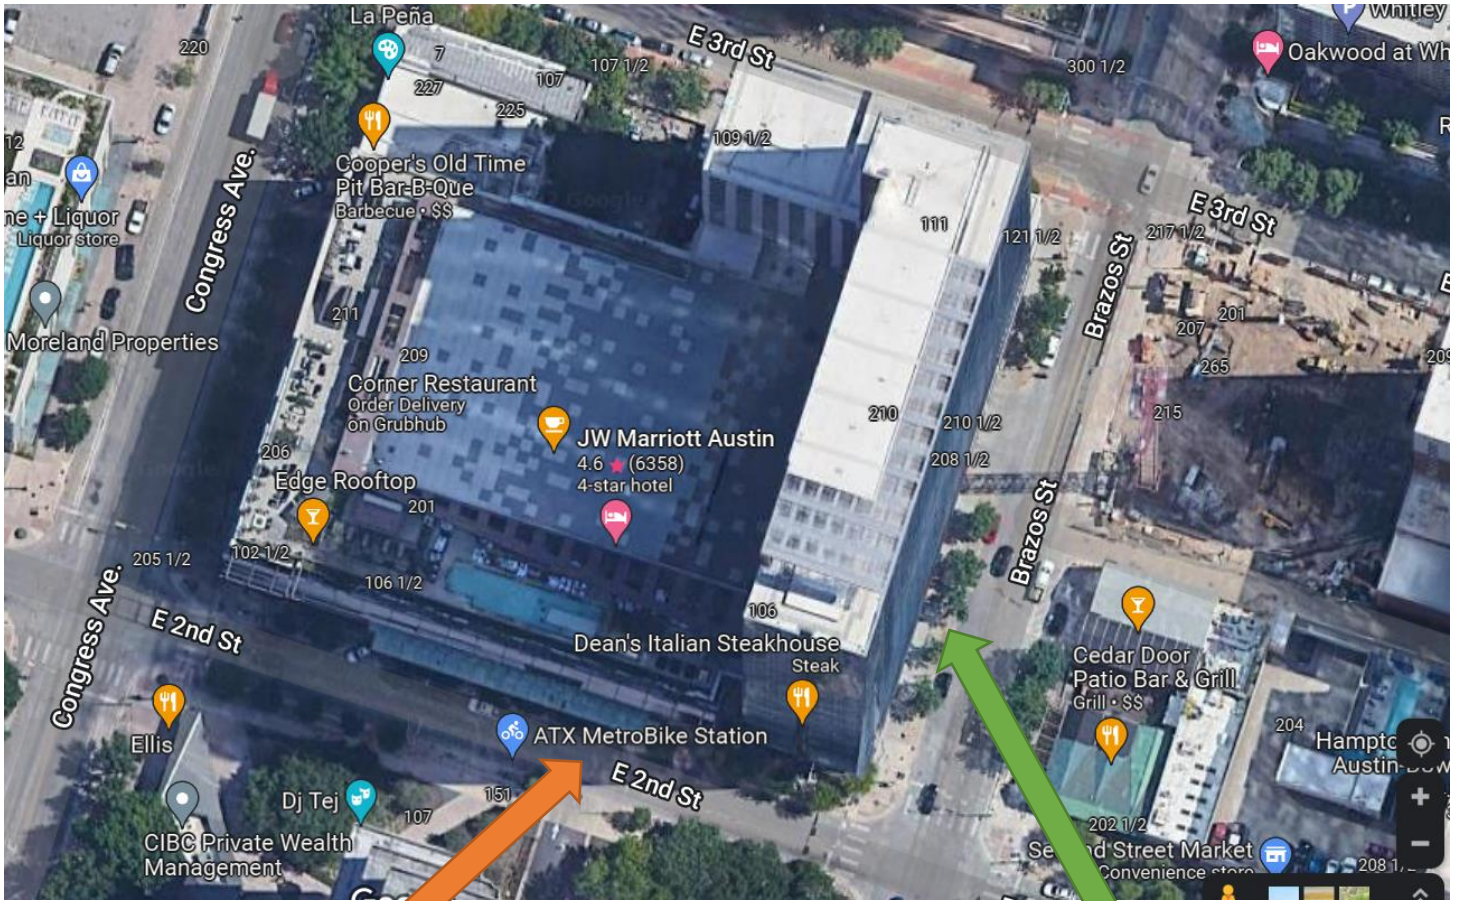

JW Marriott Austin Valet and Self-Parking Directions

Valet Parking – enter front drive here

Self-Parking – enter garage here

VALET PARKING DETAILS

- Heading West on E. 2nd Street is the easiest access into the valet front drive.

SELF PARKING DETAILS

- The garage is accessible when coming North or South on Brazos Street.

PARKING RATES		
Duration	Valet	Self-Parking
0-3 hours	\$30 plus tax	\$22 plus tax
3-6 hours	\$ 40 plus tax	\$32 plus tax
6-24 hours (overnight)	\$59 plus tax	\$54 plus tax